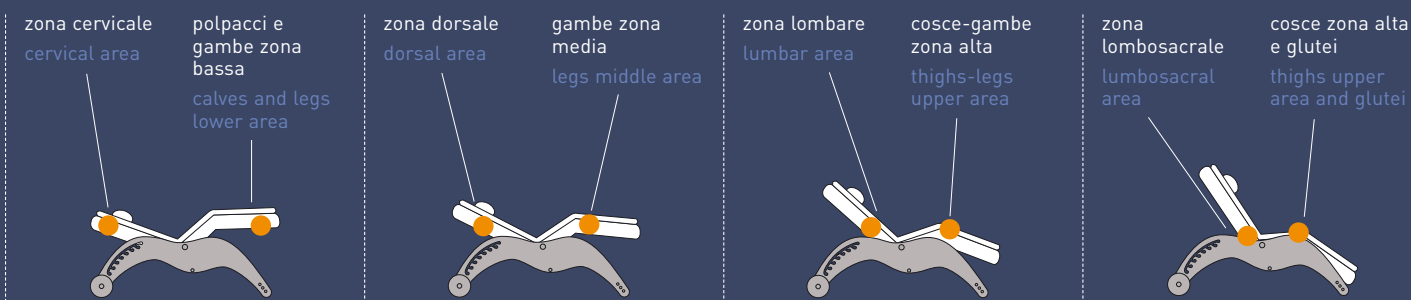

Ogni inclinazione corrisponde a una diversa localizzazione del massaggio.
Each inclination corresponds to a different massage location.

*PER ULTERIORI INFORMAZIONI, VEDERE FASCICOLO KINETIC ALLEGATO
*FOR FURTHER INFORMATION, SEE THE ENCLOSED KINETIC PAMPHLET