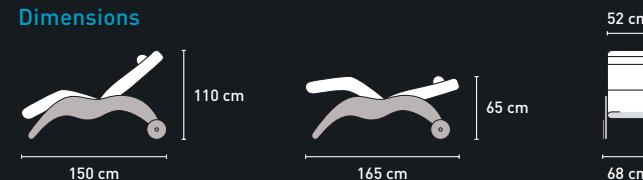

230V 29V 1A Equipped with external supplier and timer (optional: Rechargeable Battery)

**Peso**  
Weight

48 kg a vuoto  
48 kg with no load

**Persona Utilizzatrice**  
User

Max 135 kg

**Dimensioni**  
Dimensions